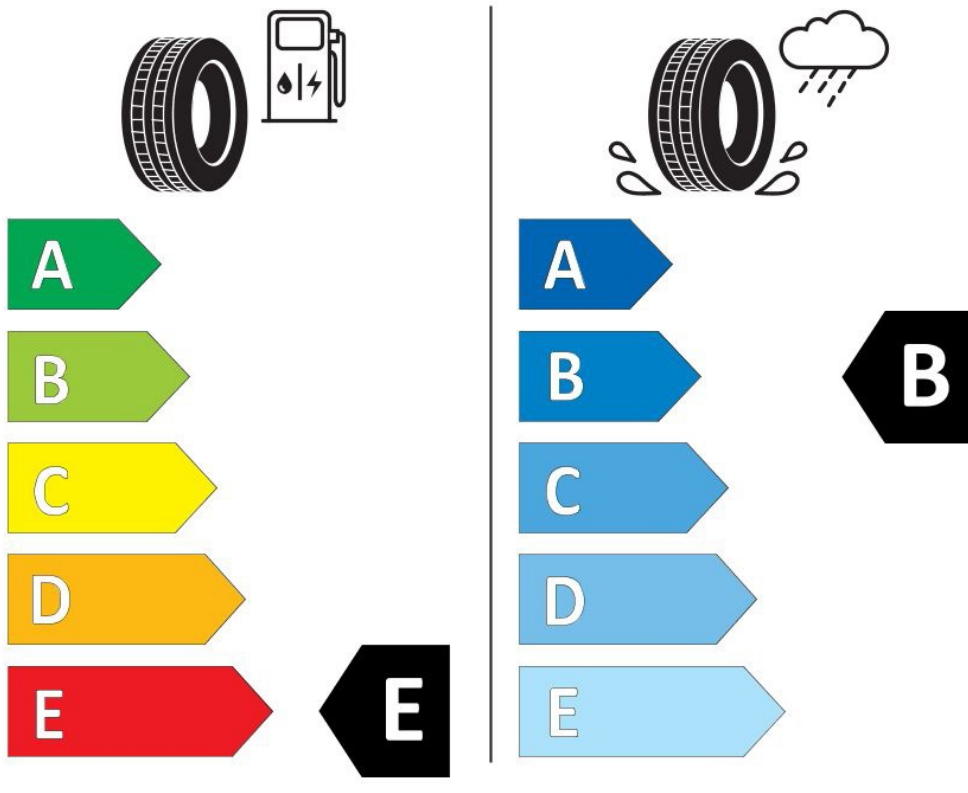

ENERG ⚡

LEAO

AFL866-02

215/75R17.5 126/124 M

C3

2020/740