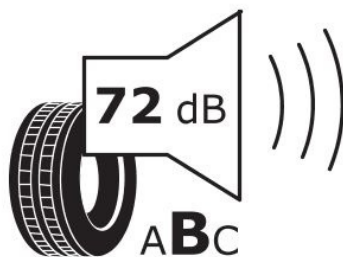

ENERG ⚡

LEAO

AFL866-02

215/75R17.5 126/124 M

C3